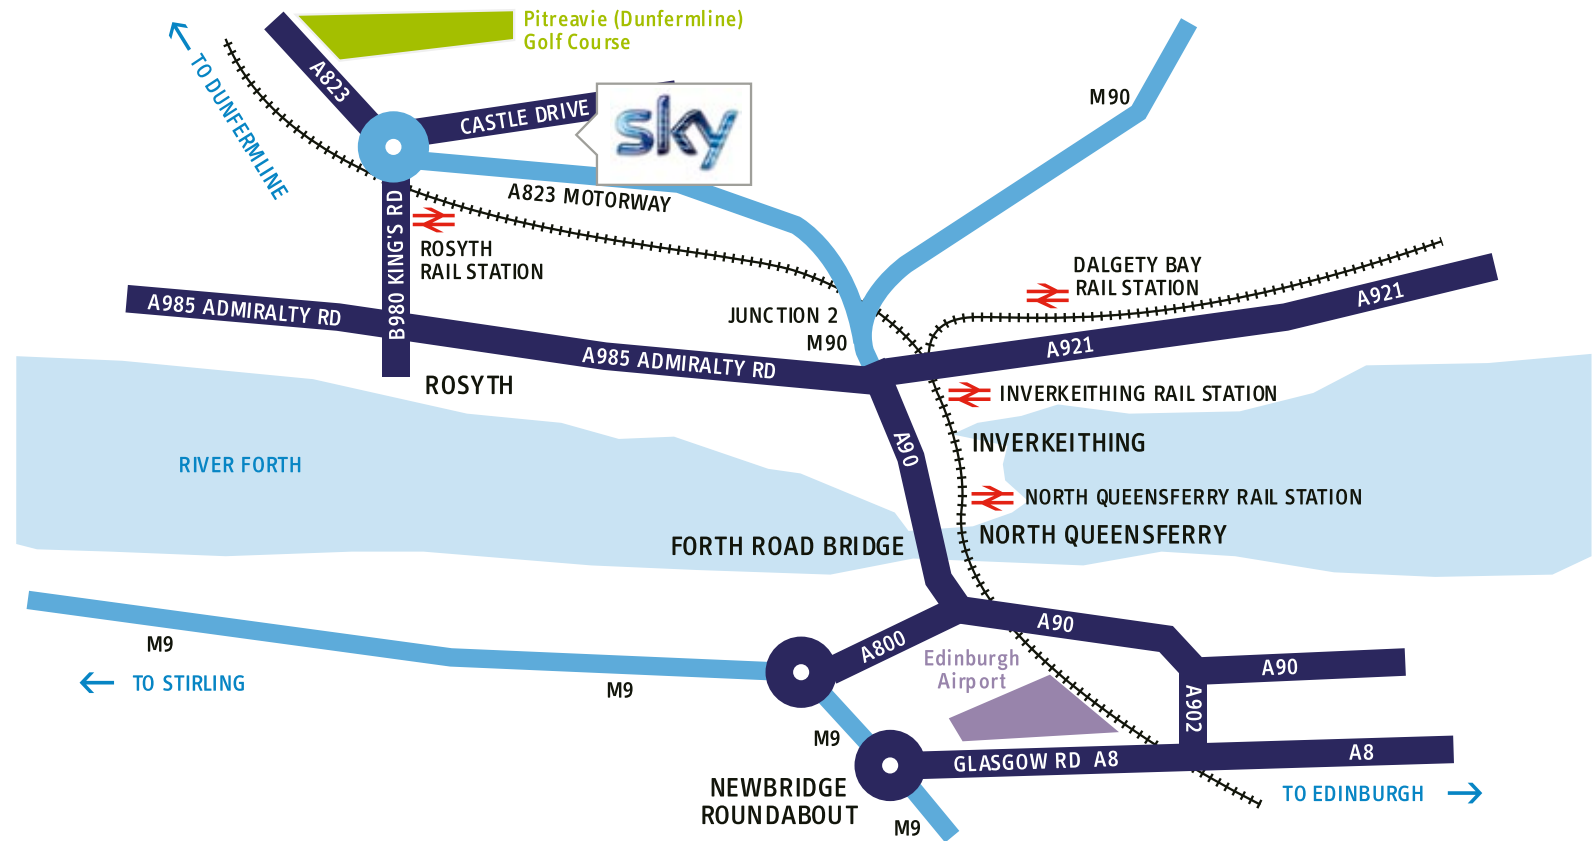

### By Rail

Rosyth Railway Station  
Queensferry Road (A823)  
Rosyth  
Dunfermline  
KY11 2JE

Tel: 08457 484950

### By Car

- From Edinburgh Airport join the westbound A8 towards the Newbridge Roundabout.
- From there follow the M9 Stirling/Falkirk motorway.
- Once on the M9 take the exit to the Forth Road Bridge.
- Follow signs for A90/M90 north.
- Join the A823 (Motorway) towards Pitreavie/Dunfermline.
- On approaching the large roundabout you will see Sky on your right. At the roundabout take the last turning on the right, the entrance is then first right.