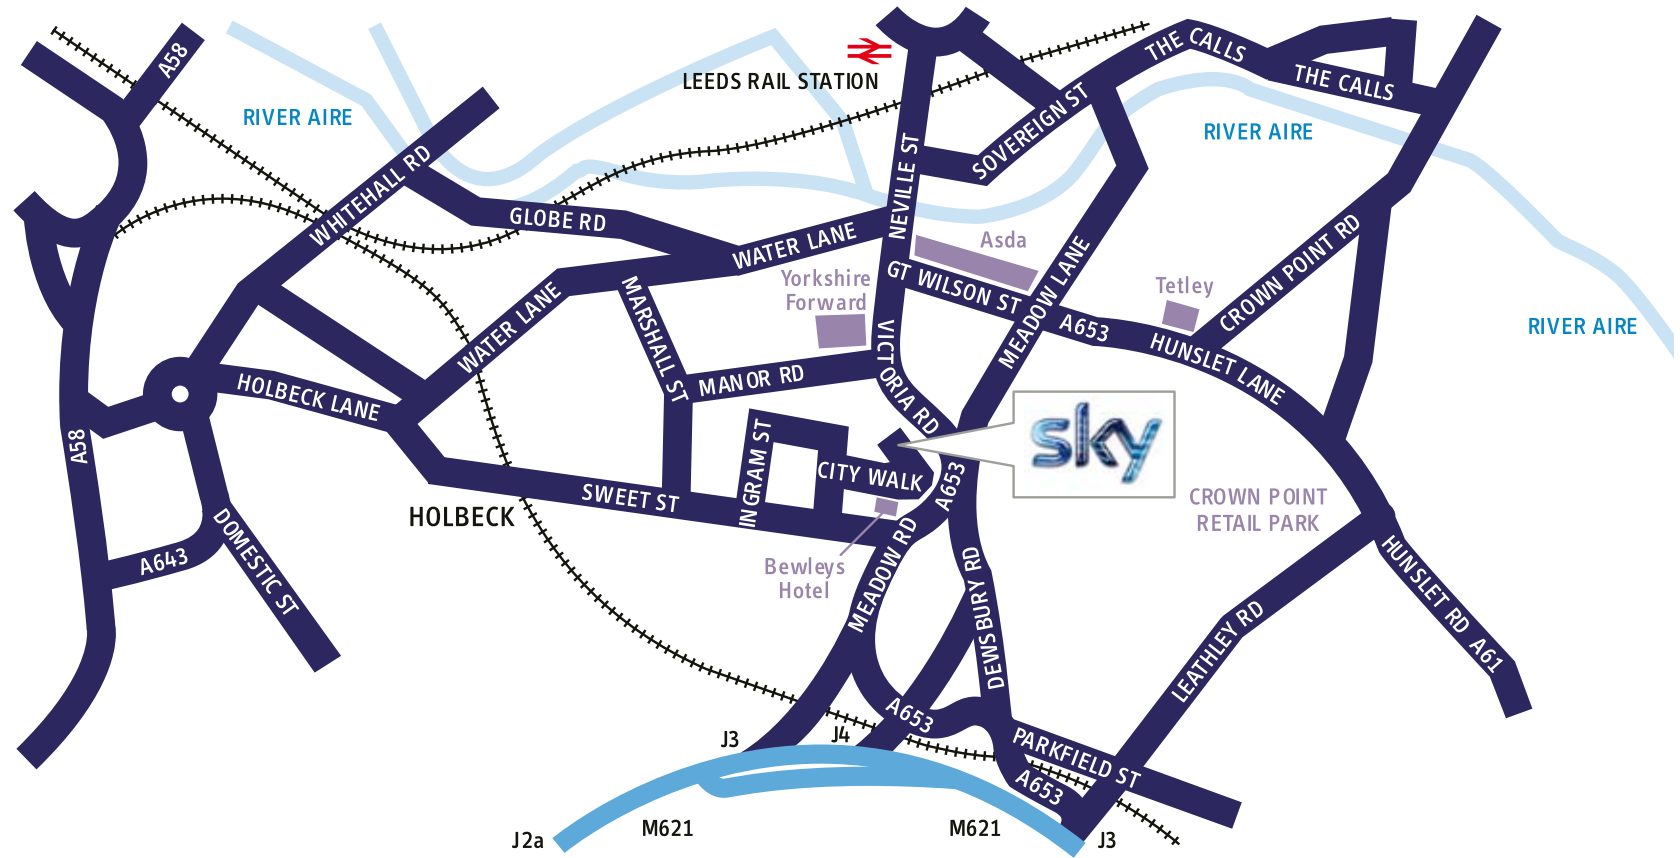

Leeds Customer Contact Centre

By Rail

From Leeds Train Station take the main exit and turn right on to Neville Street. Follow Neville Street, crossing over the bridge at the river, past Water Lane on your right and straight down Victoria Road. Cross Manor Road and take a slight left to stay on Victoria Road. You'll find 2 City Walk just on your right after about 30 metres.

By Bus

From Leeds City Bus Station take the York Street exit, turn right on to New York Street, then take a slight left at Call Lane. Turn right at The Calls, then left at Bridge End, which turns slightly right and becomes Meadow Lane. Bear right on to Victoria Road (A653) and, after about 100 metres, you'll find 2 City Walk just on your left.

By Car - From the M62 (Eastbound)

Leave the M62 at junction 27 and take the M621. At junction 3 take the A653 exit, signposted Leeds (Centre). Slight left on the A653 (Victoria Road) and 2 City Walk is just on your left. The nearest car park can be found just behind Bewley's Hotel, next to our building.

The nearest car park can be found just behind Bewley's Hotel, next to our building.

From the M1 -

Around junction 43, take a slight right on to the M621, following signs to Leeds (Centre). At junction 3 take the A653 exit (Dewsbury Road). Slight left on the A653 (Victoria Road) and 2 City Walk is just on your left.