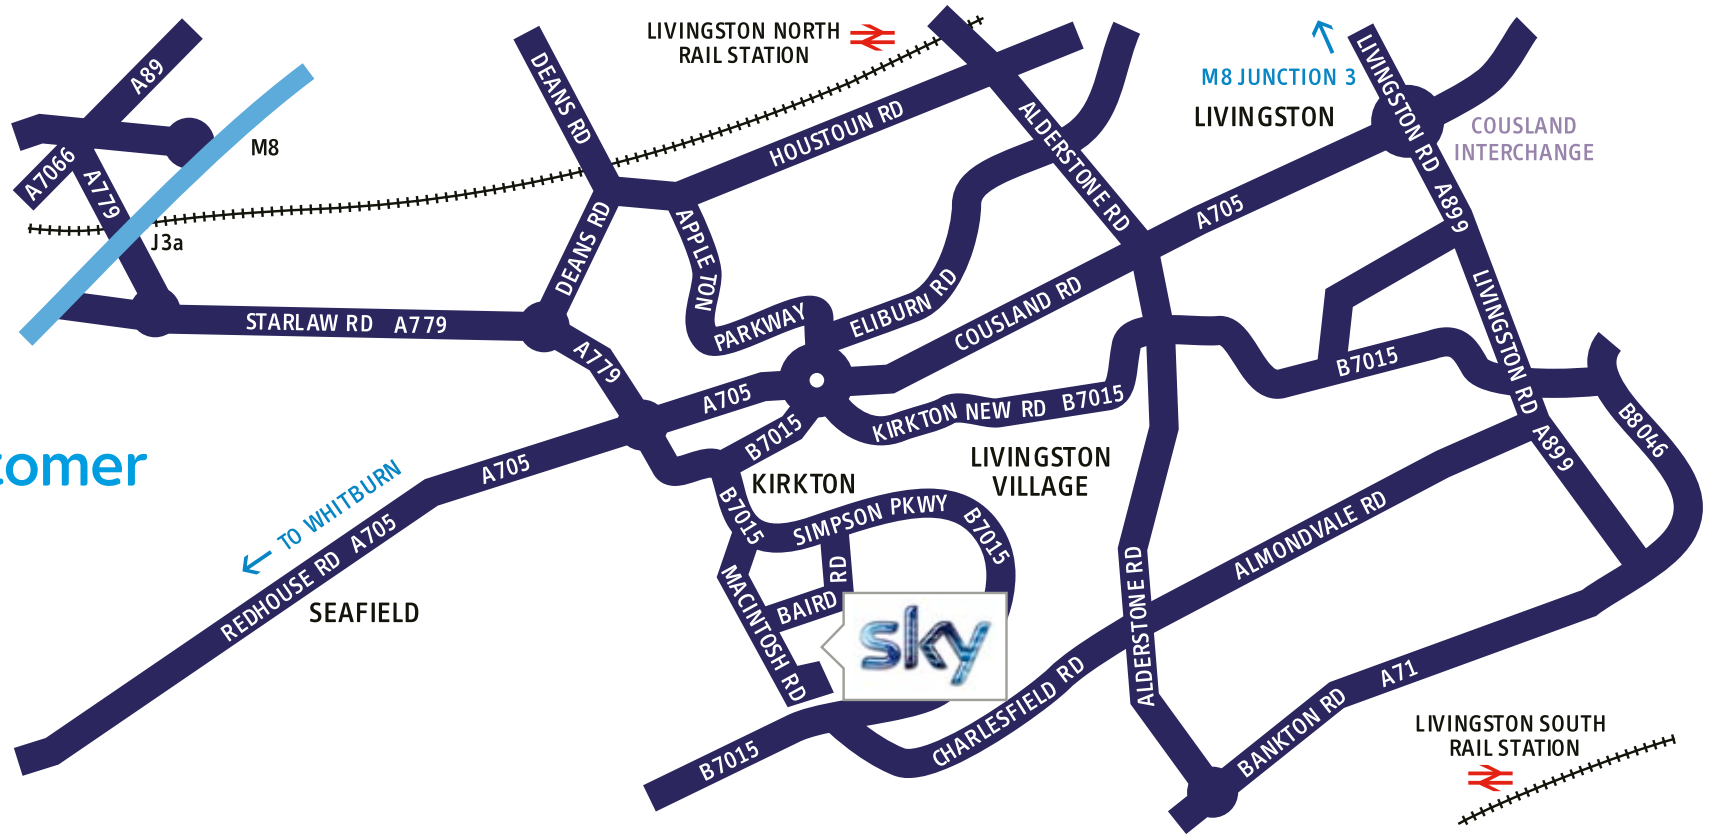

### By Rail

Livingston South Railway Station  
Murieston West Road  
Livingston  
EH54 9AP

Tel: 0845 601 5929

### By Car

- From Edinburgh Airport follow signs for A8/M8/M9 to Glasgow/Stirling.
- At Newbridge Roundabout take the M8 to Glasgow (first exit).
- Take the first junction off the M8 (Junction 3) onto the A899 to Livingston.
- Once on the A899, follow the signs for Kirkton Campus.
- Take the fourth turning off the A899 (Cousland Interchange) onto the A705 to Whitburn.
- At the first roundabout take the second exit to Kirkton Campus. This is Simpson Parkway.
- After about 1/2 mile take the second turning on the right into MacIntosh Road. Sky is the first building on the left.