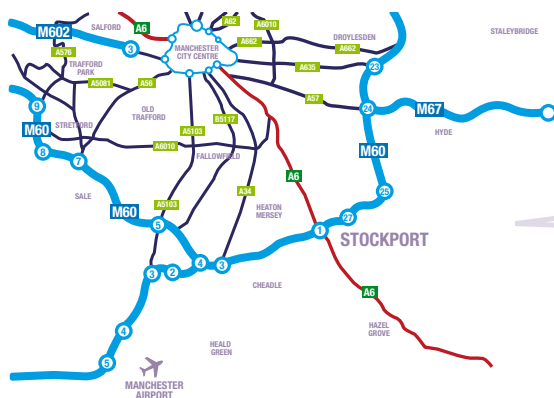

Stockport Customer Contact Centre

By Rail

Stockport Railway Station

Grand Central Square

Wellington Road South

Stockport SK1 3TA

- Turn left on leaving the station and follow Station Road.
- Cross over Wellington Road (A6) and turn left.
- You'll find us opposite the Hat Museum.

By Bus

Stockport Bus Station, Mersey Square, Stockport SK1 1NU

- Head towards 'Stand S' at the far end of the bus station.
- Take the steps up to Wellington Road (A6).
- Cross the road then turn right.
- We're just opposite the Hat Museum.

By Car

As there are many ways to get to the Stockport Customer Contact Centre by car we advise you use the [AA Routefinder](#) or similar for directions.

Sat nav: SK1 1DL

Stockport Customer Contact Centre