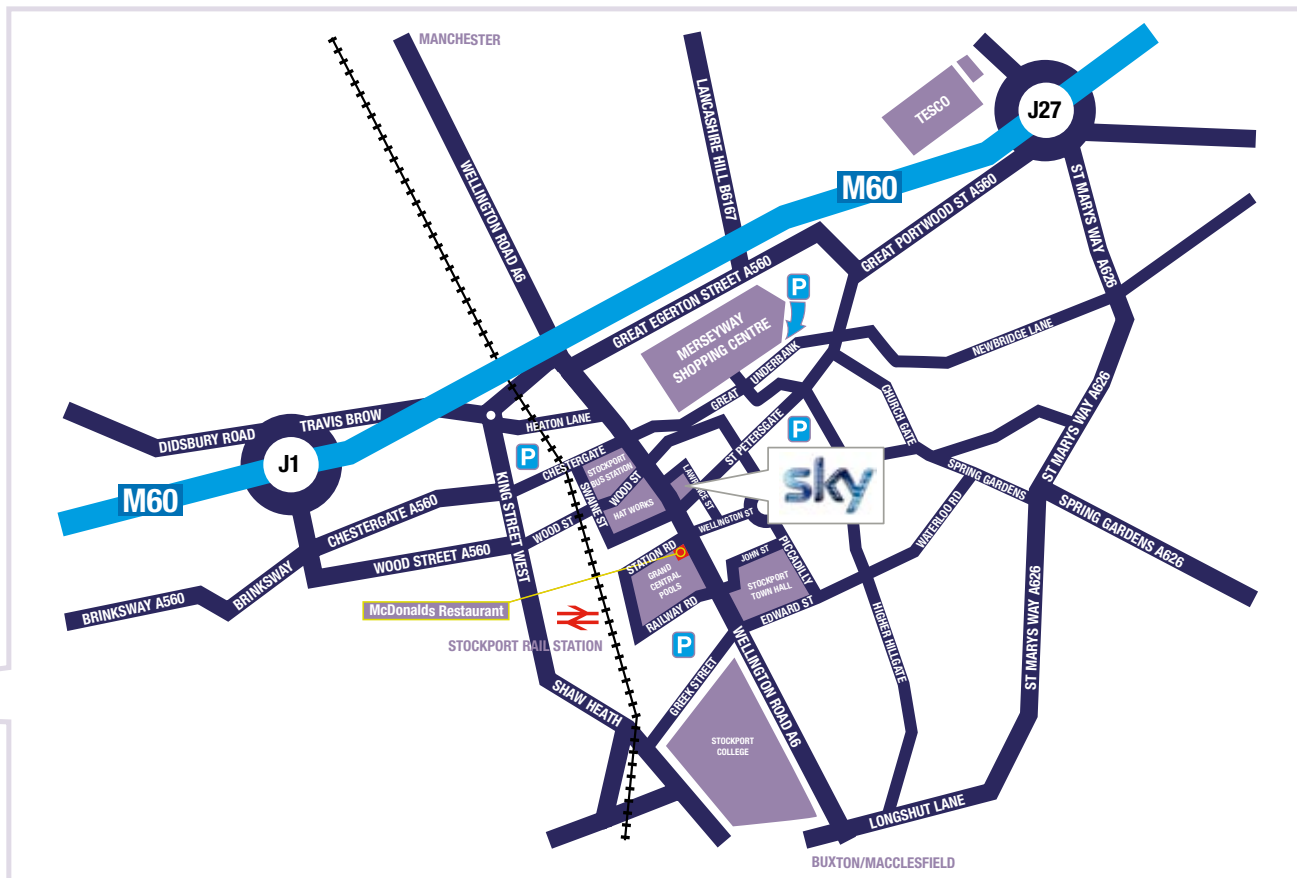

Stockport Customer Contact Centre

By Rail

Stockport Railway Station

Grand Central Square

Wellington Road South

Stockport SK1 3TA

- Turn left on leaving the station and follow Station Road.
- Cross over Wellington Road (A6) and turn left.
- You'll find us opposite the Hat Museum.

By Bus

Stockport Bus Station, Mersey Square, Stockport SK1 1NU

- Head towards 'Stand S' at the far end of the bus station.
- Take the steps up to Wellington Road (A6).
- Cross the road then turn right.
- We're just opposite the Hat Museum.