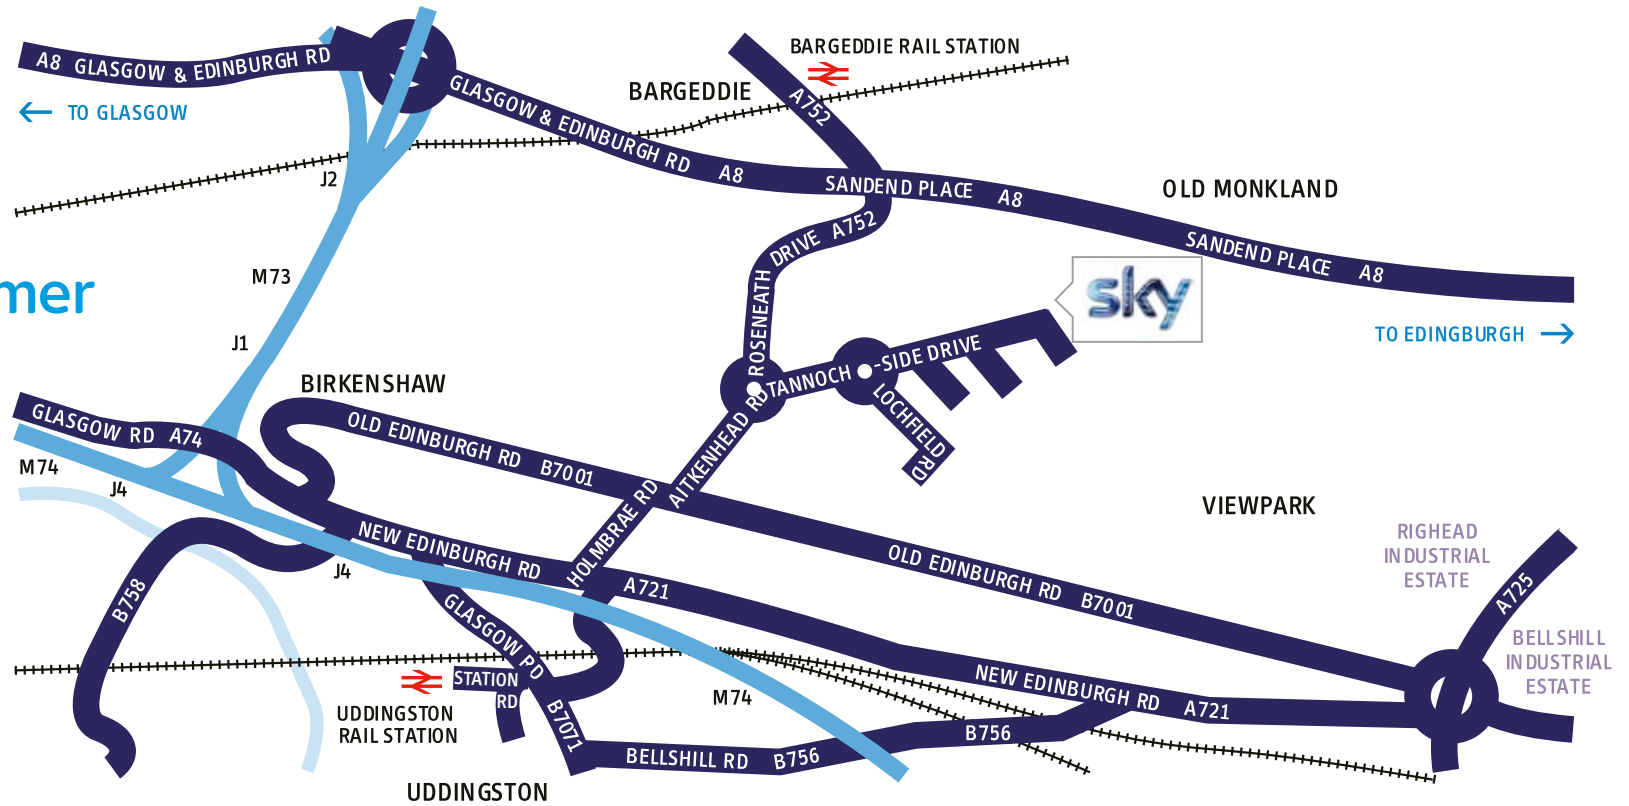

Uddingston Customer Contact Centre

By Rail

Uddingston Railway Station
Station Road
Uddingston
G71 7LR

Tel: 0845 601 5929

By Bus

More information can be found by clicking [here](#).
Or visiting:
www.carlberry.co.uk

By Car

- Stay on the M8 until you see the exit for Uddingston.
- Follow Aitkenhead Road (A757) until you reach a roundabout.
- Take a left into Tannochside Business Park.
- At the first roundabout go straight ahead.
- Go to the next roundabout and take a left.
- Take left again into Port@l car park.

Uddingston Customer Contact Centre

British Sky Broadcasting Ltd, Portal Building, Tannochside Drive, Tannochside Park, Uddingston, Glasgow, G71 5PD Tel: 01698 343434